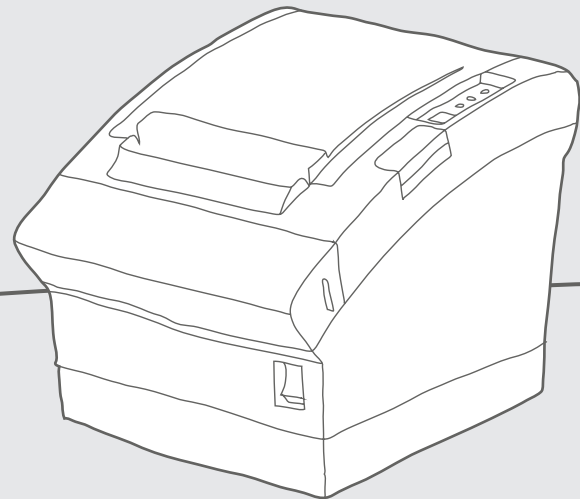

SRP-380

3 inch POS printer

Retail

Hospitality

Ticketing

Kiosk

Ultra Reliable

Long-term limited warranty

350
mm/sec

TPH
250km