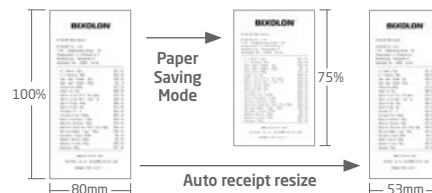

350
mm/secTPH
250km

Easy Tracking™

Ensuring Business Continuity

- Long-term limited warranty
- High reliability of 250km TPH with its auto cutter guaranteed up to 3 million cuts
- Fast speed printing of up to 350 mm/sec, 17% faster than other comparable models
- USB V2.0 + Serial, Ethernet, Powered USB, Bluetooth or WLAN